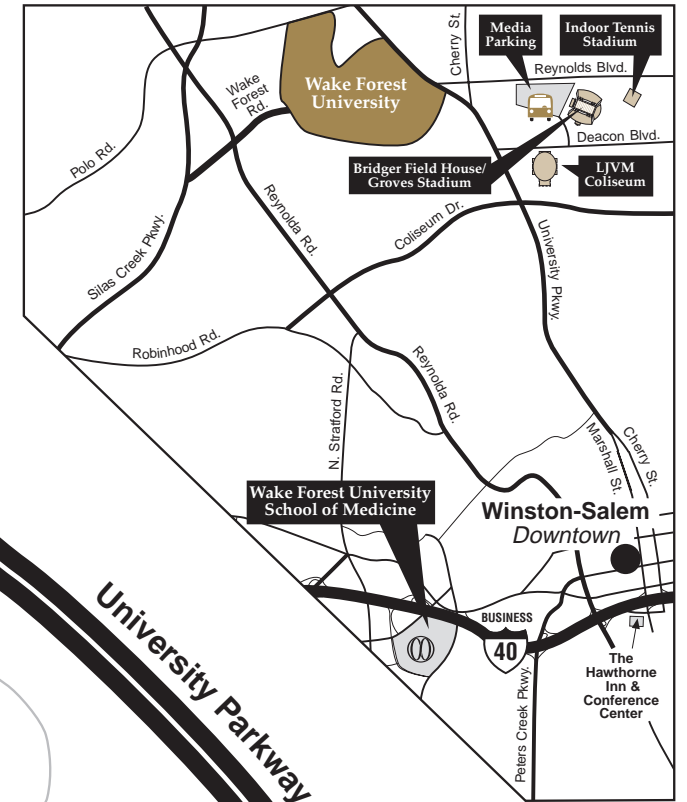

# Map Legend

- 1 Wait Chapel/Wingate Hall  
*(Presidential Debate Site)*
- 2 Efir Residence Hall
- 3 Taylor Residence Hall/Bookstore
- 4 Davis Residence Hall
- 5 Reynolda Hall
- 6 Benson University Center  
*(Media Center)*
- 7 Z. Smith Reynolds Library
- 8 Olin Physical Laboratory
- 9 Salem Hall
- 10 Winston Hall
- 11 Luter Residence Hall
- 12 Babcock Residence Hall
- 13 Tribble Hall
- 14 Johnson Residence Hall
- 15 Bostwick Residence Hall
- 16 Collins Residence Hall
- 17 Facilities Management
- 17A University Police
- 17B University Photographer
- 17C Central Heating Plant
- 18 Carswell Hall
- 19 Athletic Center
- 20 Calloway Hall
- 21 Reynolds Gymnasium
- 22 Kitchin Residence Hall/  
Deacon Shop
- 23 Poteat Residence Hall/  
Post Office
- 24 Huffman Residence Hall
- 25 Townhouse Apartments
- 26 Information Systems
- 27 Residential Community
- 28 WFDD Radio Station
- 29 Museum of Anthropology
- 30 Piccolo Residence Hall
- 31 Palmer Residence Hall
- 32 Worrell Professional Center
- 33 Faculty Apartments
- 34 Student Apartments
- 35 Scales Fine Arts Center
- 36 Welcome Center/Admissions
- 37 Kentner Stadium
- 38 Leighton Tennis Stadium
- 39 Hooks Baseball Stadium
- 40 Haddock Golf Center
- 41 North Residence Hall
- 42 Spry Soccer Stadium
- 43 Polo Residence Hall

- 44,45,46 Chiller Plants
- 47 Greene Hall
- 48 Tennis Courts
- 49 Polo Road Gate
- 50 University Parkway Gatehouse
- 51 Reynolda Road Gatehouse
- 52 Student Athlete  
Enhancement Center
- N Shuttle to Media Parking
-  Shuttle Pick-ups

# Wake Forest University *Reynolda Campus Map*

## Area Map

**To Reynolda Road**  
To Reynolda Village and Gardens

To Bringer Field House/  
Groves Stadium (Media Parking),  
Indoor Tennis Center, and  
LJVM Coliseum