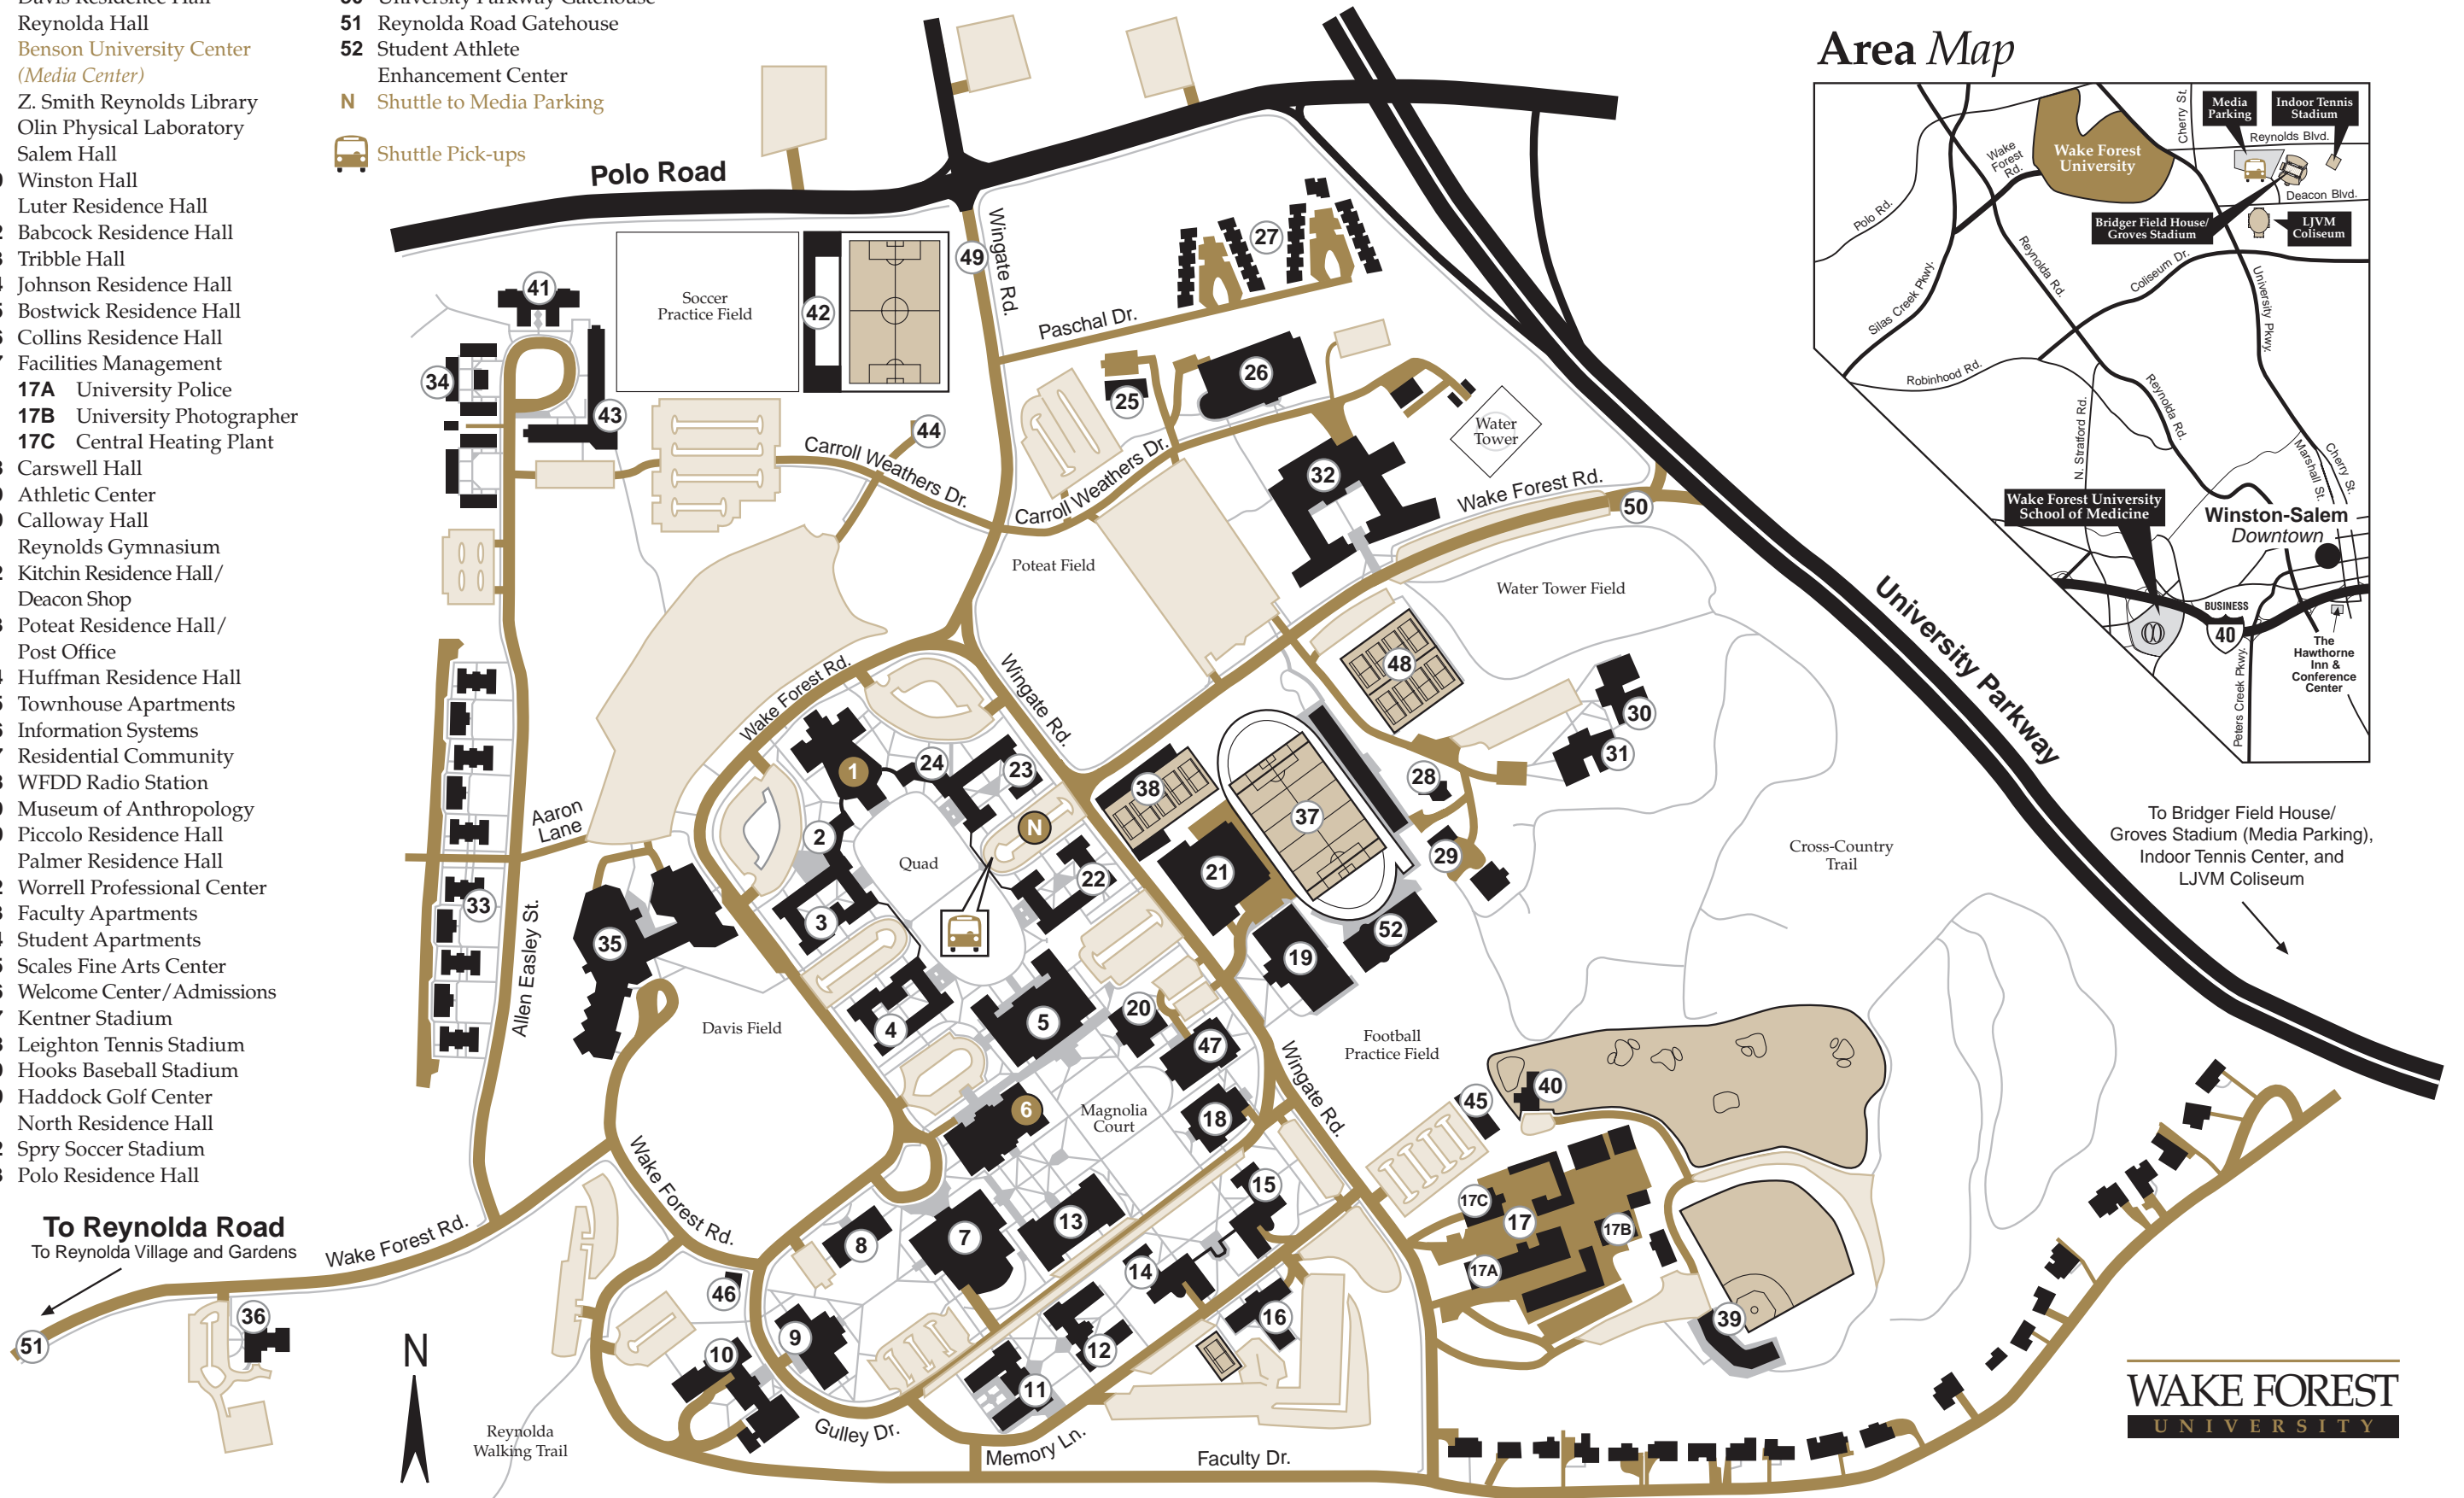

# Map Legend

- 1 Wait Chapel/Wingate Hall  
*(Presidential Debate Site)*
- 2 Efir Residence Hall
- 3 Taylor Residence Hall/Bookstore
- 4 Davis Residence Hall
- 5 Reynolda Hall
- 6 Benson University Center  
*(Media Center)*
- 7 Z. Smith Reynolds Library
- 8 Olin Physical Laboratory
- 9 Salem Hall
- 10 Winston Hall
- 11 Luter Residence Hall
- 12 Babcock Residence Hall
- 13 Tribble Hall
- 14 Johnson Residence Hall
- 15 Bostwick Residence Hall
- 16 Collins Residence Hall
- 17 Facilities Management
- 17A University Police
- 17B University Photographer
- 17C Central Heating Plant
- 18 Carswell Hall
- 19 Athletic Center
- 20 Calloway Hall
- 21 Reynolds Gymnasium
- 22 Kitchin Residence Hall/  
Deacon Shop
- 23 Poteat Residence Hall/  
Post Office
- 24 Huffman Residence Hall
- 25 Townhouse Apartments
- 26 Information Systems
- 27 Residential Community
- 28 WFDD Radio Station
- 29 Museum of Anthropology
- 30 Piccolo Residence Hall
- 31 Palmer Residence Hall
- 32 Worrell Professional Center
- 33 Faculty Apartments
- 34 Student Apartments
- 35 Scales Fine Arts Center
- 36 Welcome Center/Admissions
- 37 Kentner Stadium
- 38 Leighton Tennis Stadium
- 39 Hooks Baseball Stadium
- 40 Haddock Golf Center
- 41 North Residence Hall
- 42 Spry Soccer Stadium
- 43 Polo Residence Hall

- 44,45,46 Chiller Plants
- 47 Greene Hall
- 48 Tennis Courts
- 49 Polo Road Gate
- 50 University Parkway Gatehouse
- 51 Reynolda Road Gatehouse
- 52 Student Athlete  
Enhancement Center
- N Shuttle to Media Parking
-  Shuttle Pick-ups

# Wake Forest University *Reynolda Campus Map*

## Area Map

**To Reynolda Road**  
To Reynolda Village and Gardens

To Bringer Field House/  
Groves Stadium (Media Parking),  
Indoor Tennis Center, and  
LJVM Coliseum